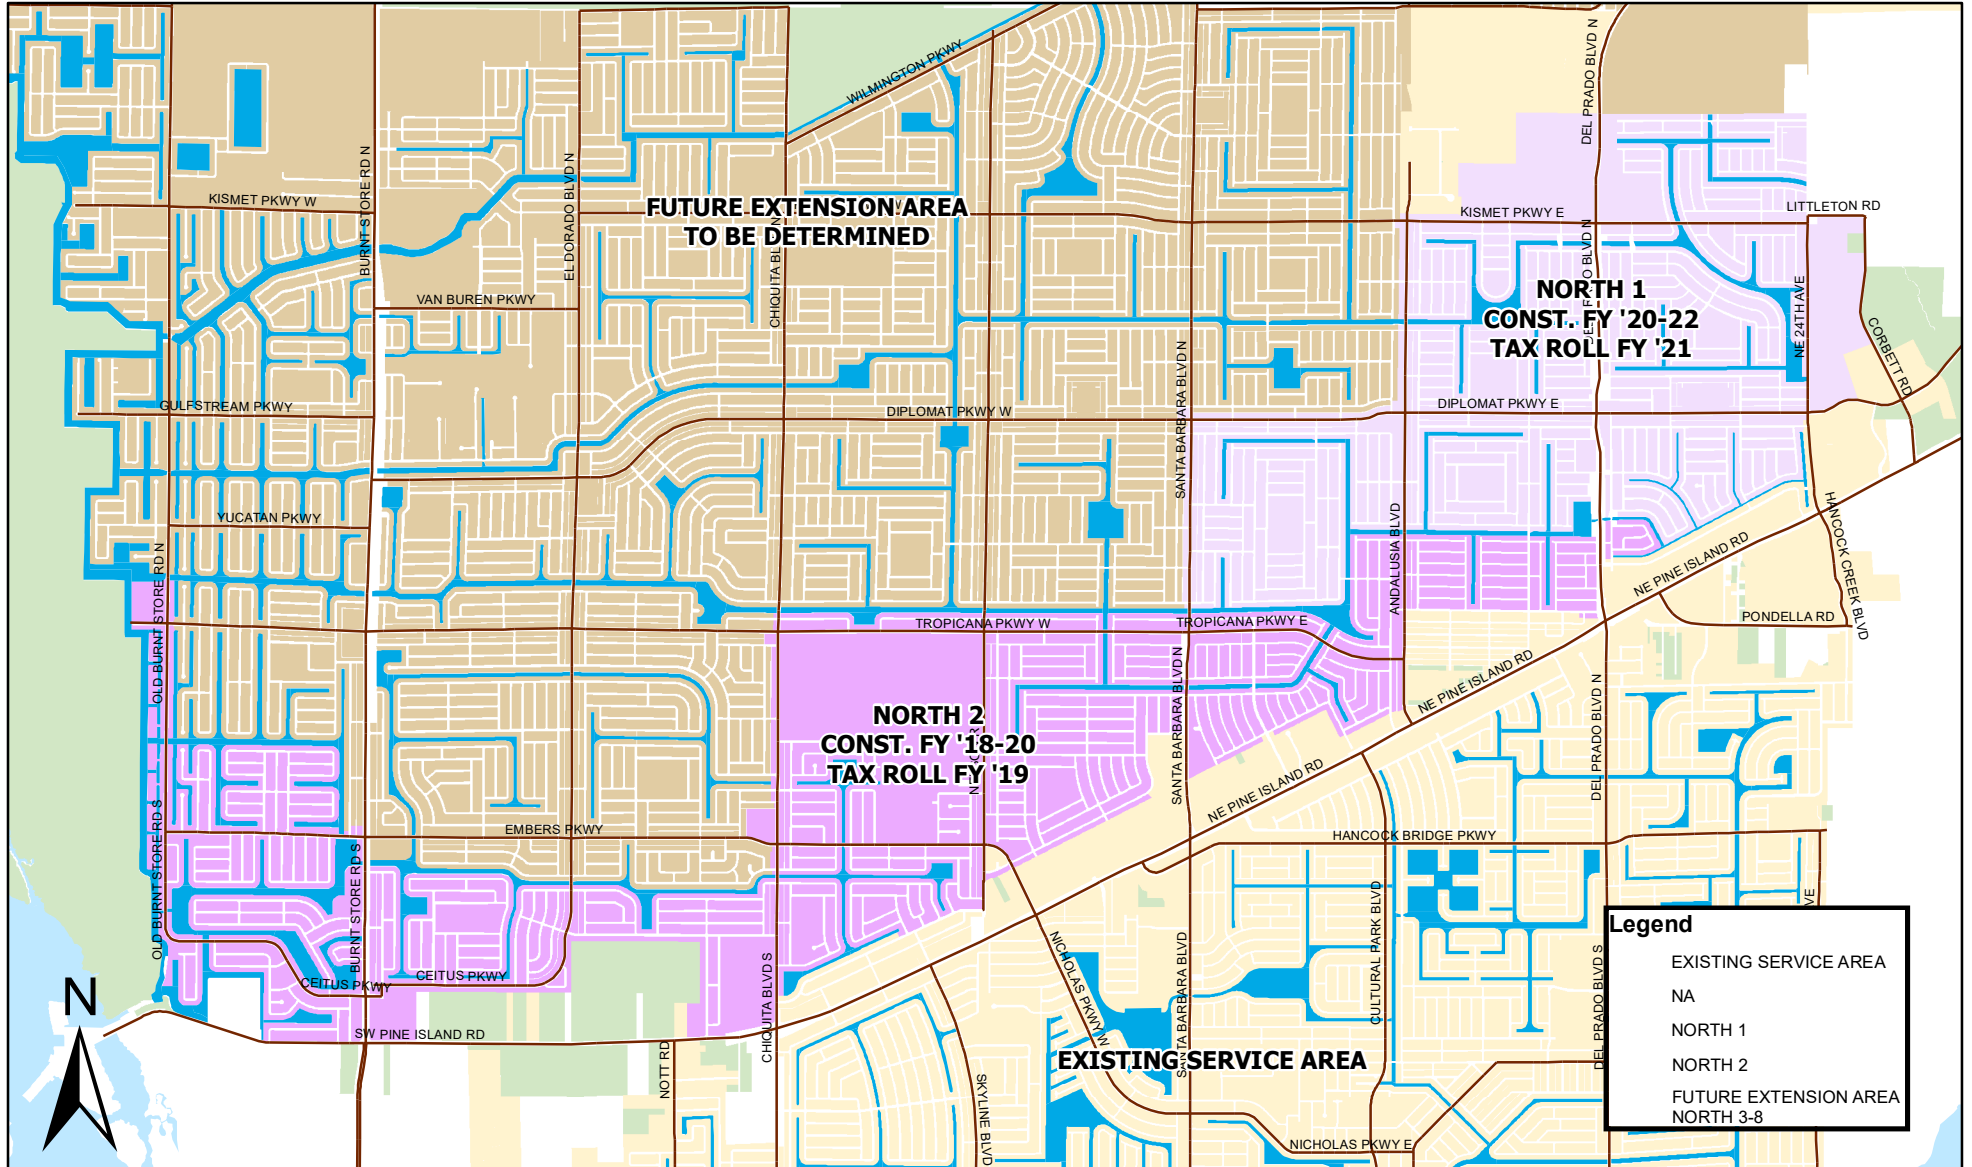

# CITY OF CAPE CORAL PROPOSED UTILITIES EXTENSION - REVISED FY 2018-2022

This map is not a survey and should not be used in place of a survey. While every effort is made to accurately depict the mapped area, errors and omissions may occur. Therefore, the City of Cape Coral cannot be held liable for incidents that may result due to the improper use of the information presented on this map. This map is not intended for construction, navigation or engineering calculations. Please contact the Department of Community Development with any questions regarding this map product.